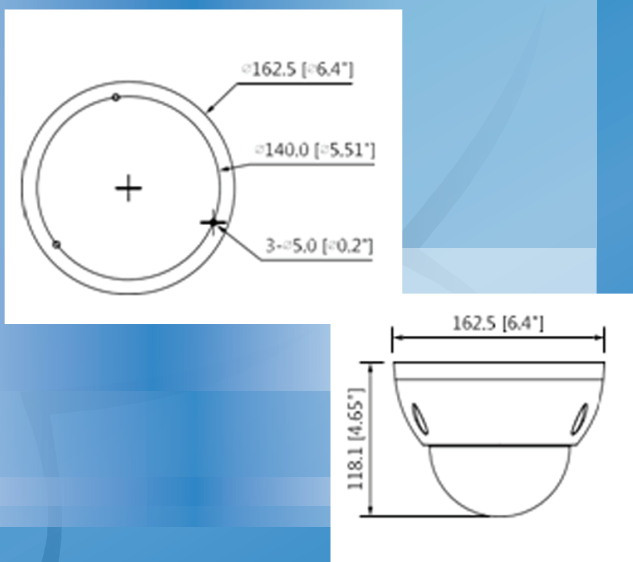

The New IP Matrix Range

IP-SS-MPT-012 2MP IR Dome Camera

Main Features Include:

- 1 / 1.9" 2 Megapixel Progressive Scan CMOS
- H.265 & H.264 Triple-stream Encoding
- 50 / 60fps @ 1080P (1920×1080)
- WDR (120dB), Day / Night (ICR), 3DNR, AWB, AGC, BLC
- Multiple Network Monitoring: Web Viewer, CMS(DSS/PSS) & DMSS
- 4.1mm ~ 16.4mm Motorised Lens
- Max. IR LEDs Length 50m
- Micro SD Memory, IP67, IK10, POE
- 316L Stainless Steel Housing

Dimensions:

Camera Information:

The 2MP IR Dome Camera low-light performance delivers usable video with minimal ambient light. Even in extreme low-light conditions, & in near complete darkness (0.002 lux) it is capable of delivering colour images

For applications with both bright and low lighting conditions that change quickly, True WDR (120dB) optimises both the bright and dark areas of a scene at the same time to provide usable video

The built-in video will quickly & accurately respond to monitoring events