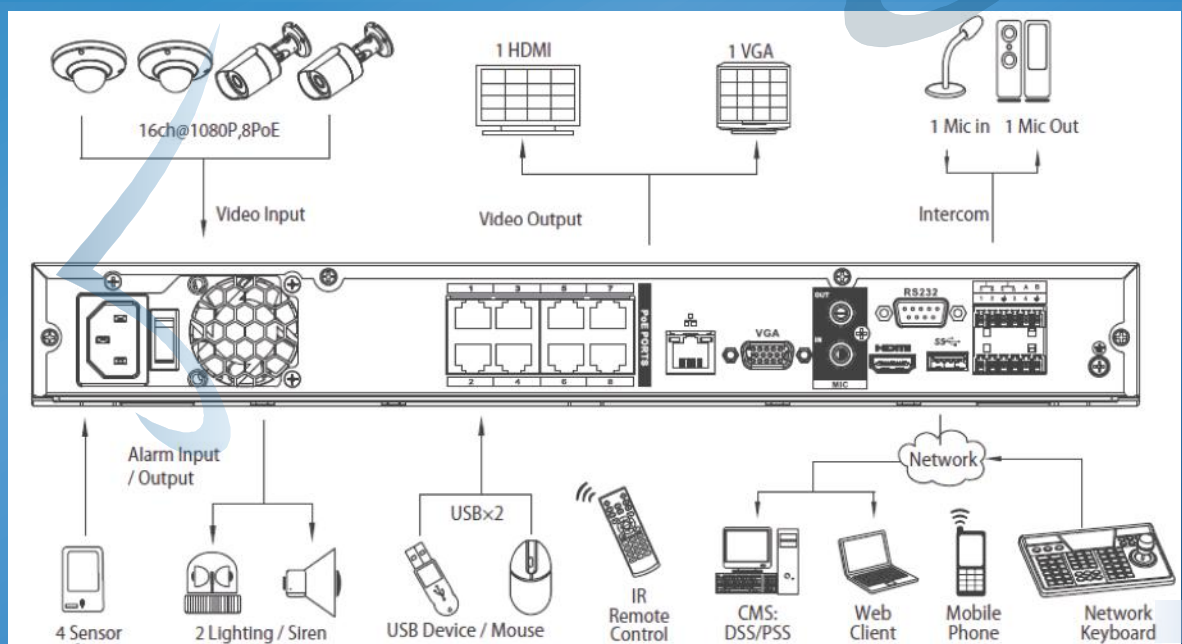

The New IP Matrix Range

IP-NVL-8 IP Network Video Recorder

Main Features Include:

- 1000GB to 8000GB HDD Options
- Megapixel Recording
- PoE on all channels
- True Plug & Play
- 1080P Live Real Time Display
- ONVIF Compatible
- Up to 5 Megapixel recording resolution
- Up to 200Mbps incoming bandwidth
- Free CMS for Windows & Mac
- USB / Network Backup
- HDMI / VGA Outputs
- Audio Recording
- Alarm In / Out
- Dedicated Dahua Smartphone App with playback
- Size: 375mm x 285mm x 50mm (1U)

Specification may change without prior notice