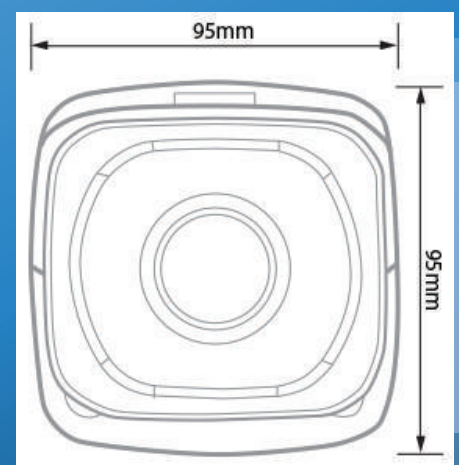

The New IP Matrix Range

IP-HFL-001-2MP WDR Ultra-Smart Network Camera

Main Features Include:

- 4mm - 8mm Motorised Zoom Lens
- 1/1.9" 2Mp Progressive Scan CMOS
- 50 / 60fps @ 1080p
- Detection: Face, Tripwire, Intrusion, Scene
- Intelligent Functions: People Counting & Heat Map
- Smart Triple Streams Supported
- Light Hunt: 0.005 Lux, Ultra WDR up to 120dB
- Day / Night IR Cut
- Ultra 3D DNR, Defog, ROI, EIS, BLC, HLC
- PoE - Power over Ethernet
- MicroSD Card Support
- IR Range 50m
- 1x Audio, Alarm In & 1x Audio, 2x Alarm Out
- IP66 Rated
- Size: 272.9mm x 94.8mm x 94.8mm

Specification may change without prior notice

Dimensions:

Intelligent Functions:

People Counting & Heat Map

People Counting & Heat Map

The New IP Matrix Range

IP-HFL-001-2MP WDR Ultra-Smart Network Camera

Technical Data