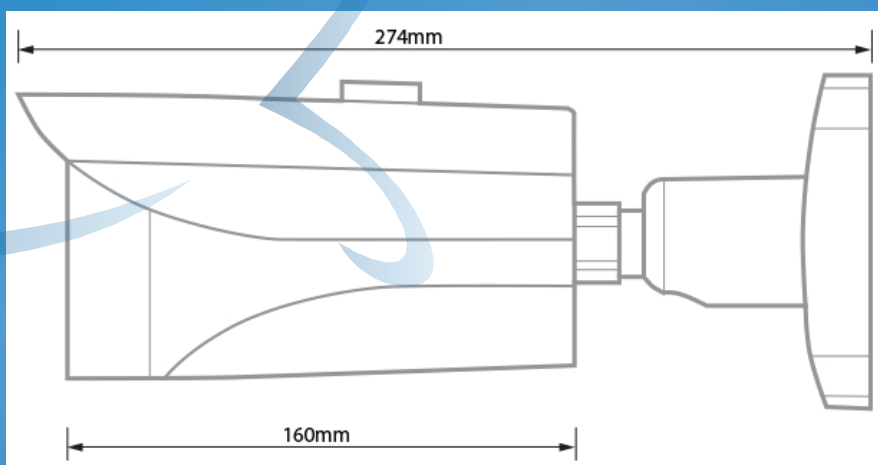

The New IP Matrix Range

IP-HFL-001-2MP WDR Ultra-Smart Network Camera

Main Features Include:

- 4mm - 8mm Motorised Zoom Lens
- 1/1.9" 2Mp Progressive Scan CMOS
- 50 / 60fps @ 1080p
- Detection: Face, Tripwire, Intrusion, Scene
- Intelligent Functions: People Counting & Heat Map
- Smart Triple Streams Supported
- Light Hunt: 0.005 Lux, Ultra WDR up to 120dB
- Day / Night IR Cut
- Ultra 3D DNR, Defog, ROI, EIS, BLC, HLC
- PoE - Power over Ethernet
- MicroSD Card Support
- IR Range 50m
- 1x Audio, Alarm In & 1x Audio, 2x Alarm Out
- IP66 Rated
- Size: 272.9mm x 94.8mm x 94.8mm

Specification may change without prior notice

Dimensions:

Intelligent Functions:

People Counting & Heat Map

People Counting & Heat Map

The New IP Matrix Range

IP-HFL-001-2MP WDR Ultra-Smart Network Camera

Technical Data